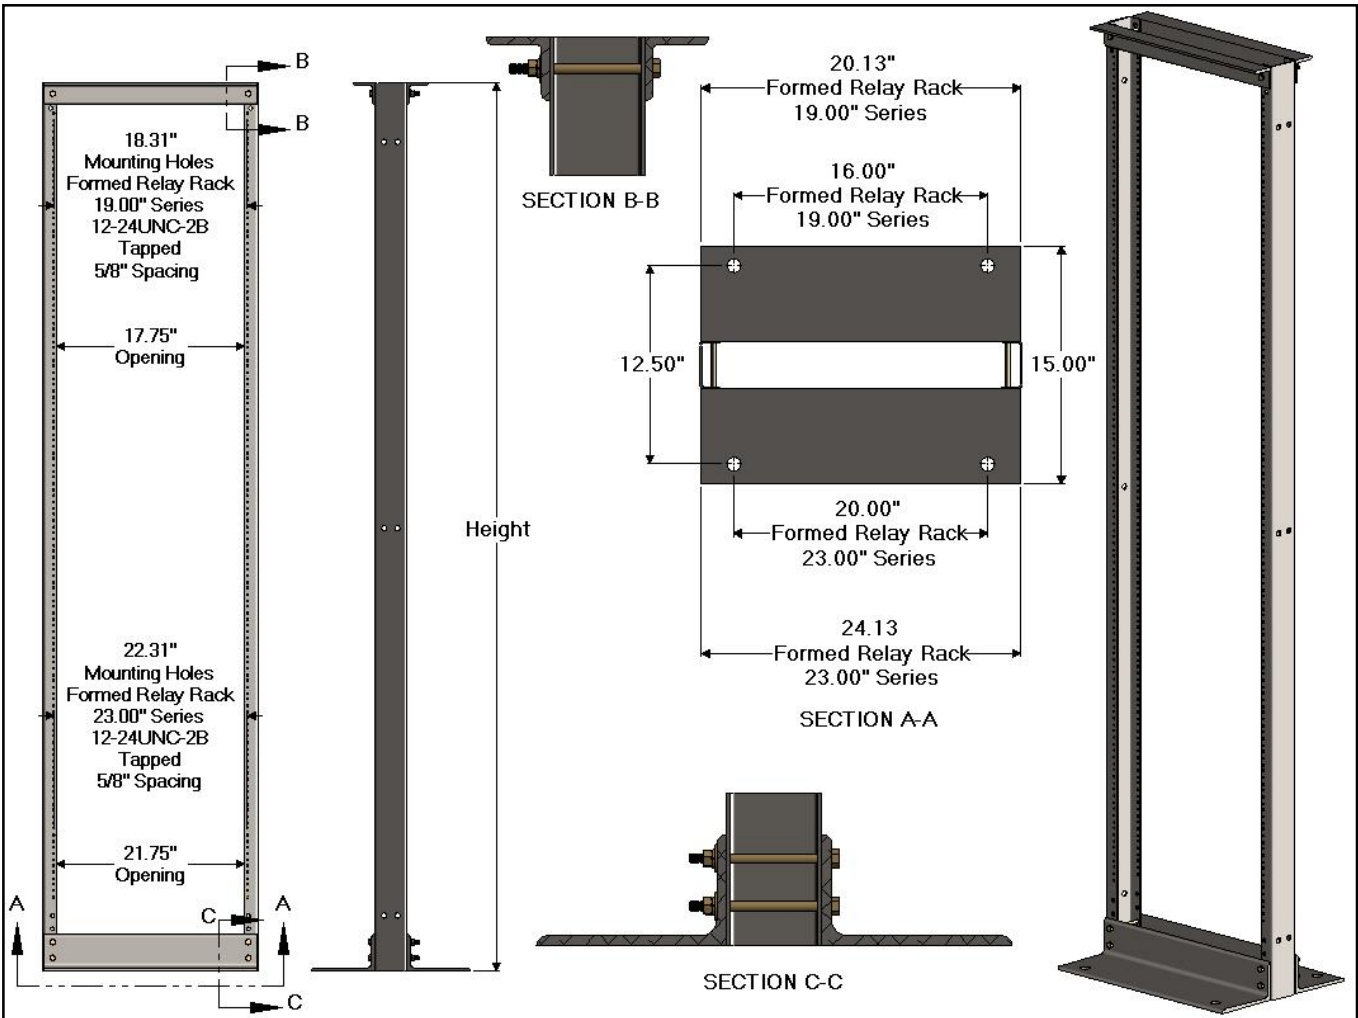

RG Series – 5/8" Spaced Double Sided - Formed Relay Rack - Bolted

19.00" RG Series Formed Relay Rack - Bolted	
CSF P/N#	Height
RG3725xx	7'-0"

23.00" RG Series Formed Relay Rack - Bolted	
CSF P/N#	Height
RG3925xx	7'-0"

Notes:

- Double-sided #12-24 mounting hole pattern 5/8" spacing.
- Order floor anchoring and top support hardware separately.
- For connecting hardware order CSF P/N# RF3101
- Other heights available: contact sales@centralsteelfab.com
- Finishes: See finish codes